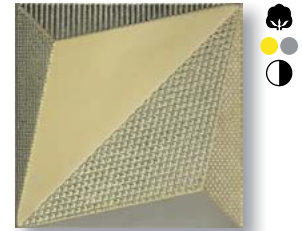

● = Ok C = Consultar/Consult

187330 Shapes Smoke
25x25 cm. /9.84"x9.84" M914
9 mm. de espesor/thickness

187343 Origami Black
25x25 cm. /9.84"x9.84" M935
9 mm. de espesor/thickness
20 mm. de relieve/relief