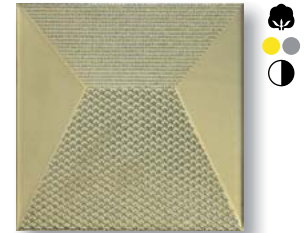

• = Ok C = Consultar/Consult

187328 Shapes White
25x25 cm. /9.84"x9.84" M914
9 mm. de espesor/thickness

187338 Japan White
25x25 cm. /9.84"x9.84" M935
9 mm. de espesor/thickness
15 mm. de relieve/relief