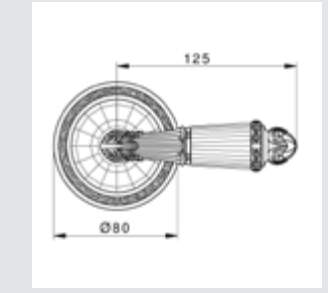

OR6220.000.**
Door handle on roses