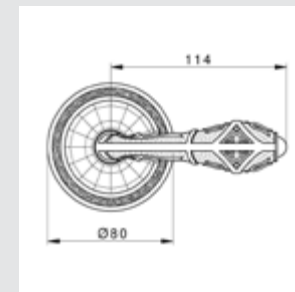

Photo provided by Montelux

OR6260.000.**
Door handle on roses

OR6216.000.**
Door handle on roses

OR6220.000.**
Door handle on roses

OR6234.000.**
Door handle on roses with exclusive Swarovski crystal

OR6263.000.**
Door handle on roses with exclusive Swarovski crystal