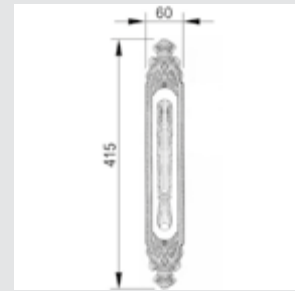

0M3402.000.**
Door pull handle on plate - Individual sale -