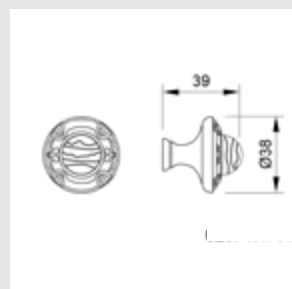

● OZ5747.TG0.**
*Furniture knob with tiger's eye stone
- Individual sale*