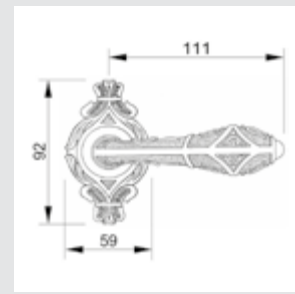

0M3405.SN0.01

Door pull handle on plate
60x415mm - Individual sale (1 unit)

0M3405.S00.44

Door pull handle on plate
60x415mm - Individual sale (1 unit)

0J3407.SN85Y.01

Entrance door set with keyhole europrofile 85mm
60x507mm

0J3407.S85Y.44

Entrance door set with keyhole europrofile 85mm
60x507mm

0A3534.000.**
Door handle on plate

0A3434.000.**
Door handle on large plate

0R7134.000.**
Door handle on roses

With crystal

0A3541.000.**
0A3541.N00.**
Door handle on plate with Swarovski crystal