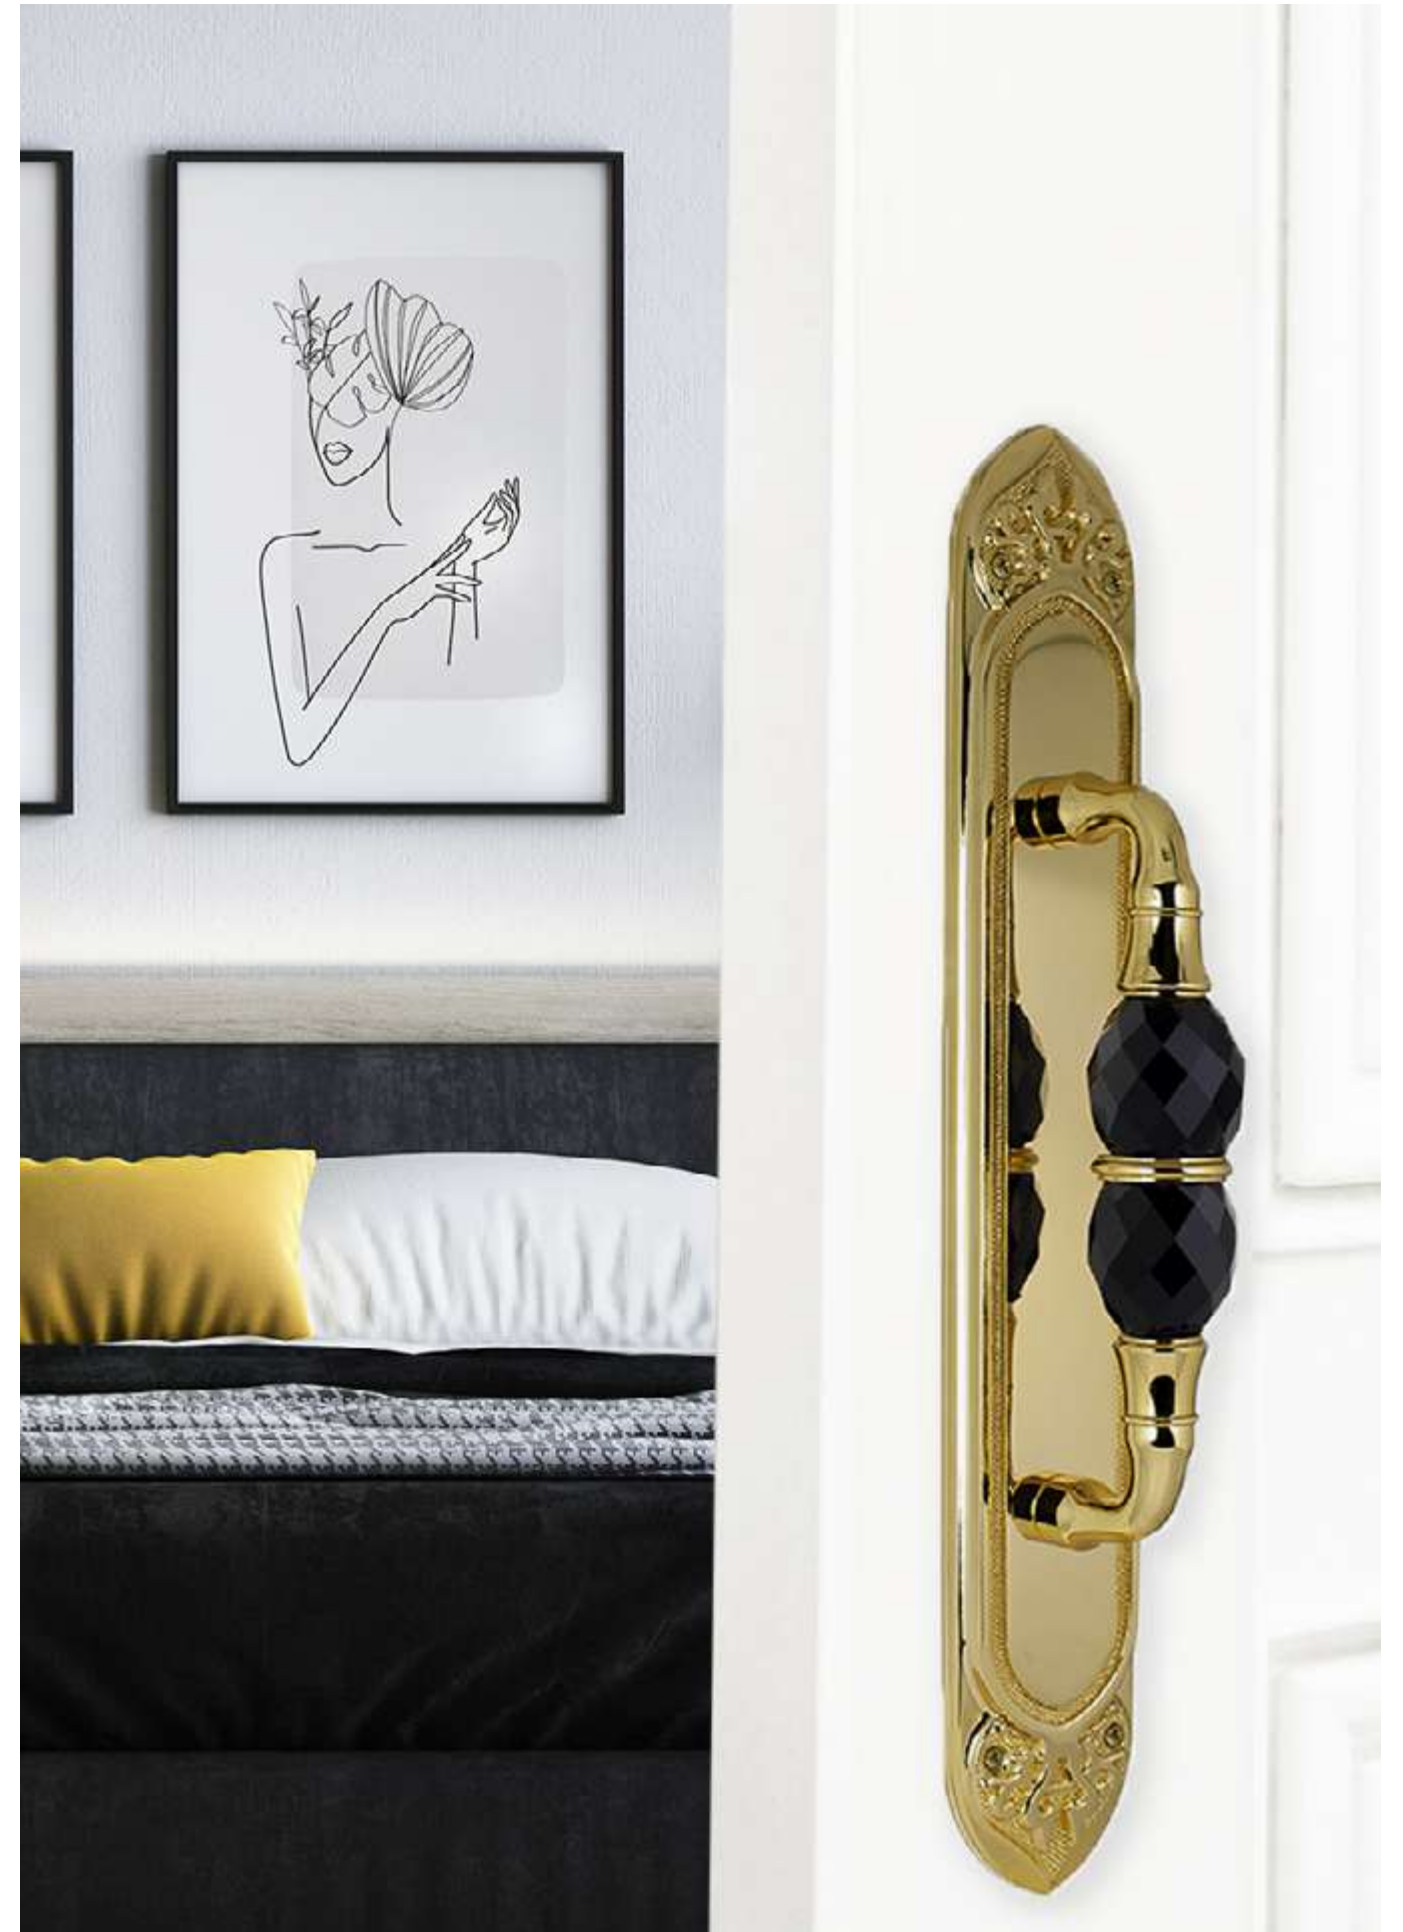

0N4406.S00.01

Door pull handle on roses
66x253mm - Individual sale (1 unit)

0N4406.SN0.01

Door pull handle on roses
66x253mm - Individual sale (1 unit)

0M4406.S00.01

Door pull handle on plate
60x400mm - Individual sale (1 unit)

0M4406.SN0.01

Door pull handle on plate
60x400mm - Individual sale (1 unit)

0A4144.000.**
Door handle on plate

0A4444.000.**
Door handle on large plate

0A4160.000.**
Door handle on plate

With crystal

0A4140.000.**
0A4140.N00.**
Door handle on plate with Swarovski crystal