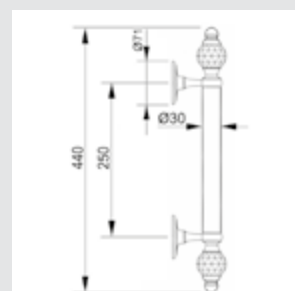

Set - 0N4763.000.**
Individual sale - 0N4762.000.**
Door pull handle on roses