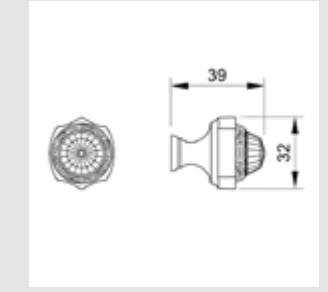

OZ5746.000.**
Furniture knob with Swarovski crystal - Individual sale