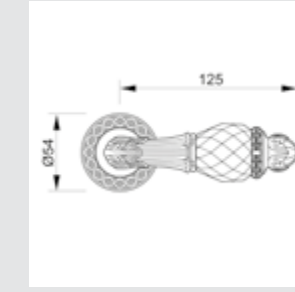

0R7041.000.**
0R7041.N00.**
Door handle on roses with Swarovski crystal