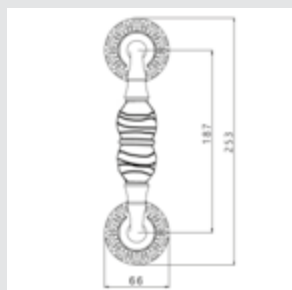

● ON4406.TG0.**
*Door pull handle on roses with
tiger's eye stone - Individual sale -*