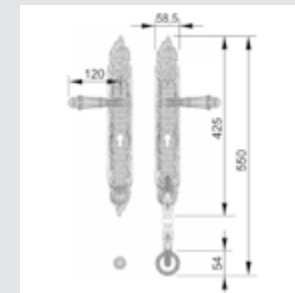

ON6505.ST0.01

Door pull handle on rosettes
54x96 mm - Individual sale (1 unit)

0A1716.000.**

Door handle on plate

0A1720.85Y.**

Door handle on plate with keyhole

0A1616.000.**

Door handle on large plate