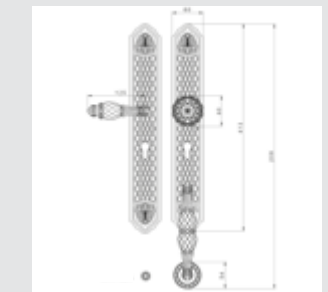

0J3007.SZ85.**
0J3007.SNZ85.**
Entrance door set with fixed knob and keyhole europrofile 85mm