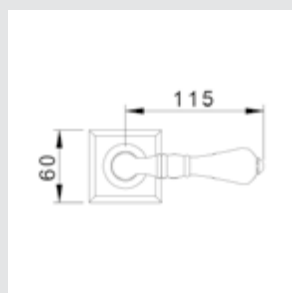

0Z5739.LP0.50
Furniture knob
Ø 23 - Individual sale (1 unit)

● 0R6469.LP0.**
Door handle on roses with lapis lazuli stone