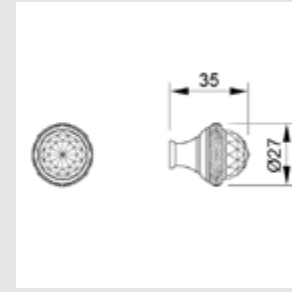

OZ5743.B00.**
OZ5743.BN0.**
Furniture knob with Swarovski crystal - Individual sale