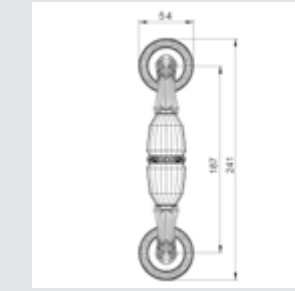

Door handle on plate
- Individual sale -

0M1603.B00.**

Door pull handle on plate
- Individual sale -

0M1603.BY0.**

Door pull handle on plate and
keyhole europrofile 85mm
- Individual sale -

0N6505.ST0.**

0N6505.SN0.**