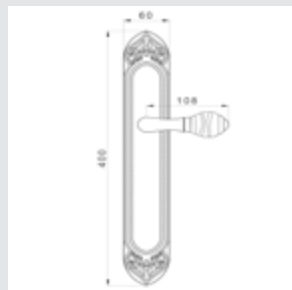

0N4406.ML0.01

Door pull handle on roses with malachite
66x253mm - Individual sale (1unit)

MIHRAB PRECIOUS
WITH TIGER'S EYE STONE

● OA4140.TG0.**
*Door handle on plate with
tiger's eye stone*

● OA4440.TG0.
*Door handle on large plate
tiger's eye stone*