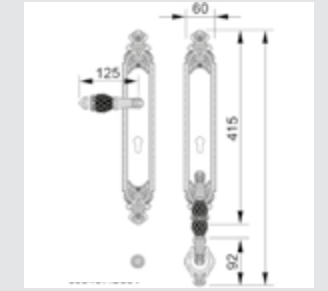

0J3407.S85Y.**
0J3407.SN85Y.**
Entrance door set with keyhole europrofile 85mm with Swarovski crystal