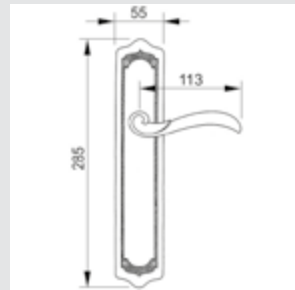

0A4330.000.01

Door handle on plate
55x282mm - Set (2 units)

0A9400.000.30

Door handle on plate
55x285mm - Set (2 units)

0A0695.000.**

Door handle on plate

0A1438.000.**

Door handle on plate