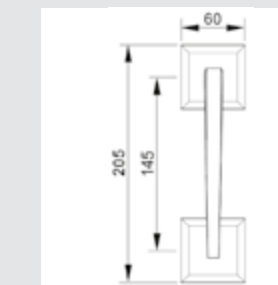

0N6403.000.**
Door pull handle on roses
- Individual sale -