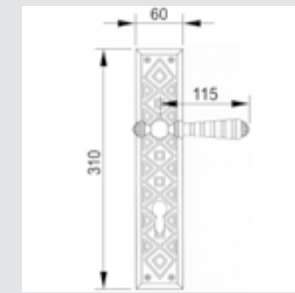

0WC066.6MM.01

Privacy button
ø60mm

0A1871.000.**
Door handle on plate

0A4771.000.**
Door handle on large plate

0R6471.000.**
Door handle on roses

0A1993.000.**
Door handle on plate

0A1993.85Y.**
Door handle on plate with keyhole europrofile 85mm