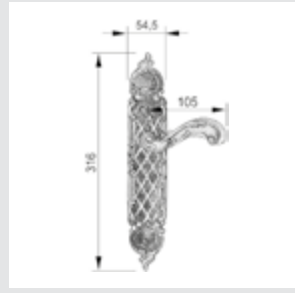

OA1641.B00.01

Door handle on large plate
58,5x425mm - Set (2 units)

OJ1605.S85Y.12

Entrance door set with keyhole europrofile 85mm
58,5x425mm

OM1602.BS0.30

Door pull handle on plate
58,5x425mm - Individual sale (1 unit)

ON6505.ST0.01

Door pull handle on rosettes
54x96 mm - Individual sale (1 unit)

0A1716.000.**

Door handle on plate

0A1720.85Y.**

Door handle on plate with keyhole

0A1616.000.**

Door handle on large plate