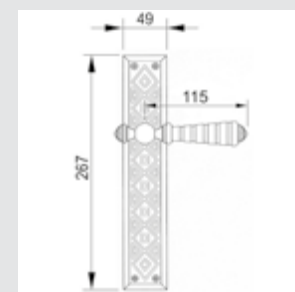

0A4875.000.**
Door handle on large plate