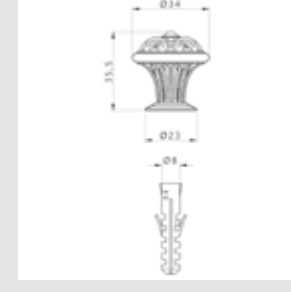

OX5757.000.**
Door stoppers - Individual sale