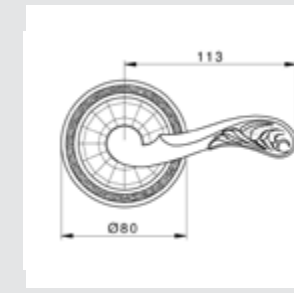

OR6260.000.**
Door handle on roses