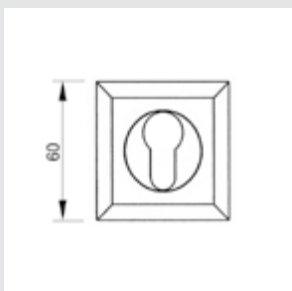

0Z5739.LP0.50
Furniture knob
Ø 23 - Individual sale (1 unit)

URBE PRECIOUS

● 0A4769.LP0.**
Door handle on plate with lapis lazuli stone

● 0R6469.LP0.**
Door handle on roses with lapis lazuli stone

● 0Z5739.LP0.**
Furniture knob with lapis lazuli stone - Individual sale -