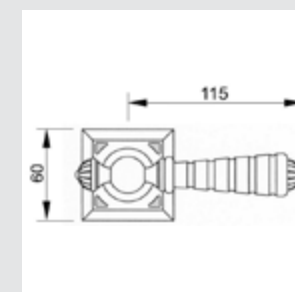

0R6675.000.**
Door handle on roses