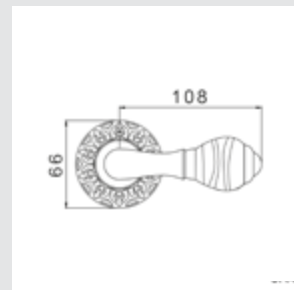

● OR4440.TG0.**
*Door handle on roses
tiger's eye stone*