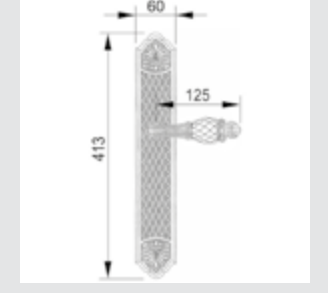

0A3041.000.**
0A3041.N00.**
Door handle on large plate with Swarovski crystal