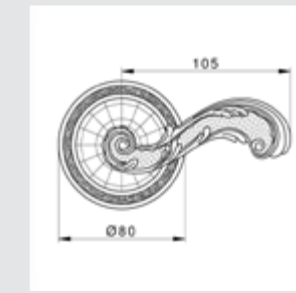

OR6216.000.**
Door handle on roses