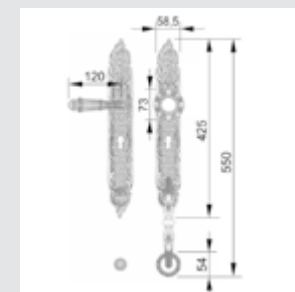

0J1607.L85.**

Entrance door set with turn knob and
keyhole europrofile 85mm

MATERIALS