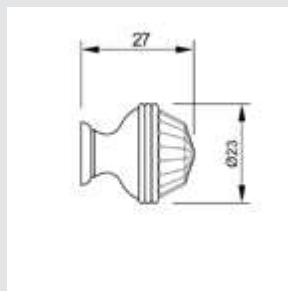

OZ5739.000.**
Furniture knob with Swarovski crystal - Individual sale