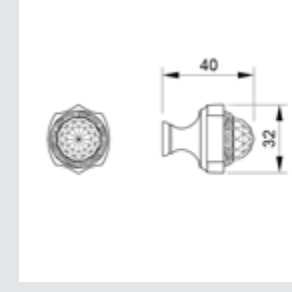

OZ5746.B00.**
OZ5746.BN0.**
Furniture knob with Swarovski crystal - Individual sale