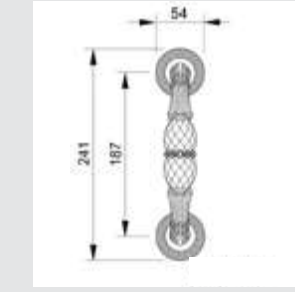

0N7005.S00.**
0N7005.SN0.**
Door pull handle on roses with Swarovski crystal - Individual sale -