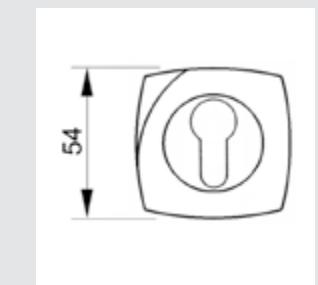

0EY067.000.**
Keyhole escutcheon
- Individual sale -

0M1304.000.**
Door pull handle on plate
- Individual sale -

0N6802.000.**
Door pull handle on roses
- Individual sale -

For right hand - 0V0753.D00.**
For left hand - 0V0753.Z00.**
Window handle - Individual sale