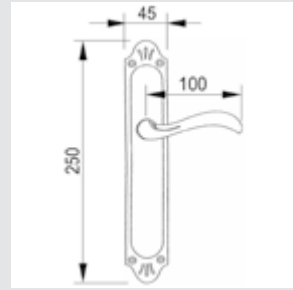

0A0695.000.**

Door handle on plate