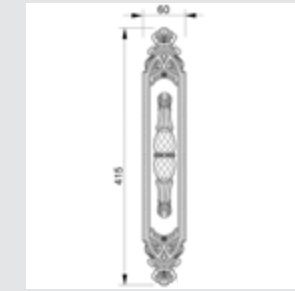

0M3405.S00.**
0M3405.SN0.**
Door pull handle on plate with Swarovski crystal - Individual sale -