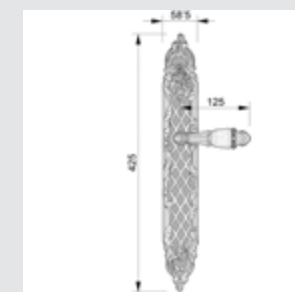

0WC065.6MM.**

Privacy button

With crystal

0A1741.B00.**

0A1741.N00.**

Door handle on plate
with Swarovski crystal

0A1641.B00.**

0A1641.N00.**