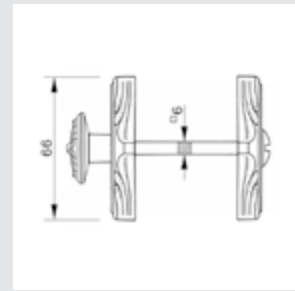

0WC073.6MM.**
Privacy button