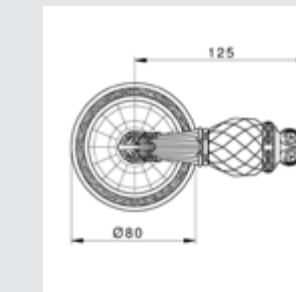

Photo provided by Montelux

OR6260.000.**
Door handle on roses

OR6216.000.**
Door handle on roses

OR6220.000.**
Door handle on roses

OR6234.000.**
Door handle on roses with exclusive Swarovski crystal

OR6263.000.**
Door handle on roses with exclusive Swarovski crystal