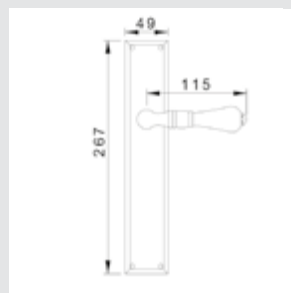

● 0A4769.LP0.**
Door handle on plate with lapis lazuli stone