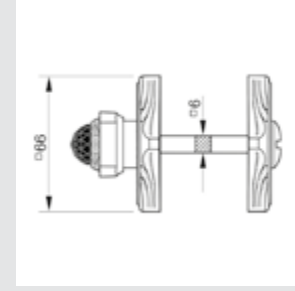

0WC073.B06.**
0WC073.BN6.**
Privacy button with Swarovski crystal