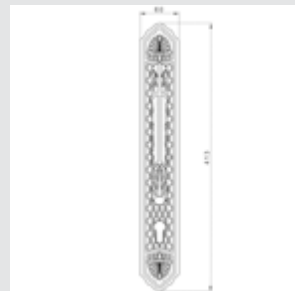

0M3003.BY0.**
Door handle on plate with keyhole - Individual sale -