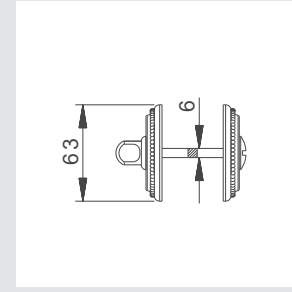

0A0388.85Y.**
Door handle on plate
with keyhole and waves pattern

0M0388.000.**
Door pull handle on plate
with waves pattern

OR8585.000.**
Door handle on roses
with pearl pattern

0EY085.000.**
Keyhole escutcheon
with pearl pattern