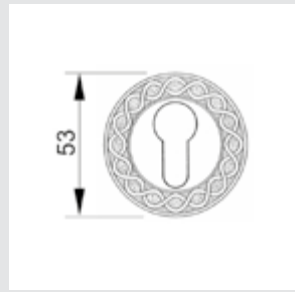

0EY070.000.**
Keyhole escutcheon - Individual sale