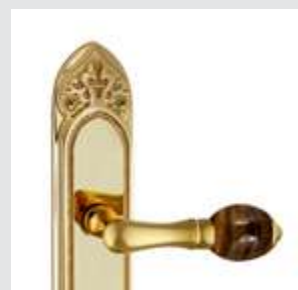

MIHRAB PRECIOUS
WITH TIGER'S EYE STONE