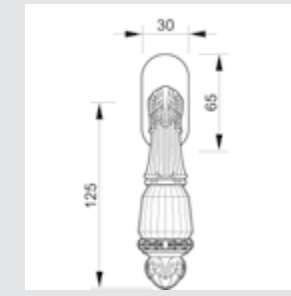

0V0741.B00.**
Applicable for right and left opening/hand.
Window handle with Swarovski crystal - Individual sale