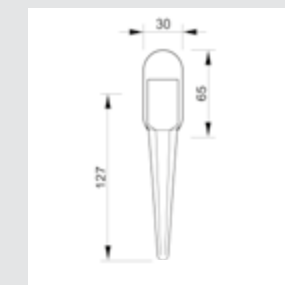

0V0754.000.**
Window handle - Individual sale