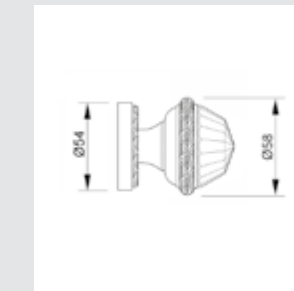

OP6548.000.**
Door knob with exclusive Swarovski crystal