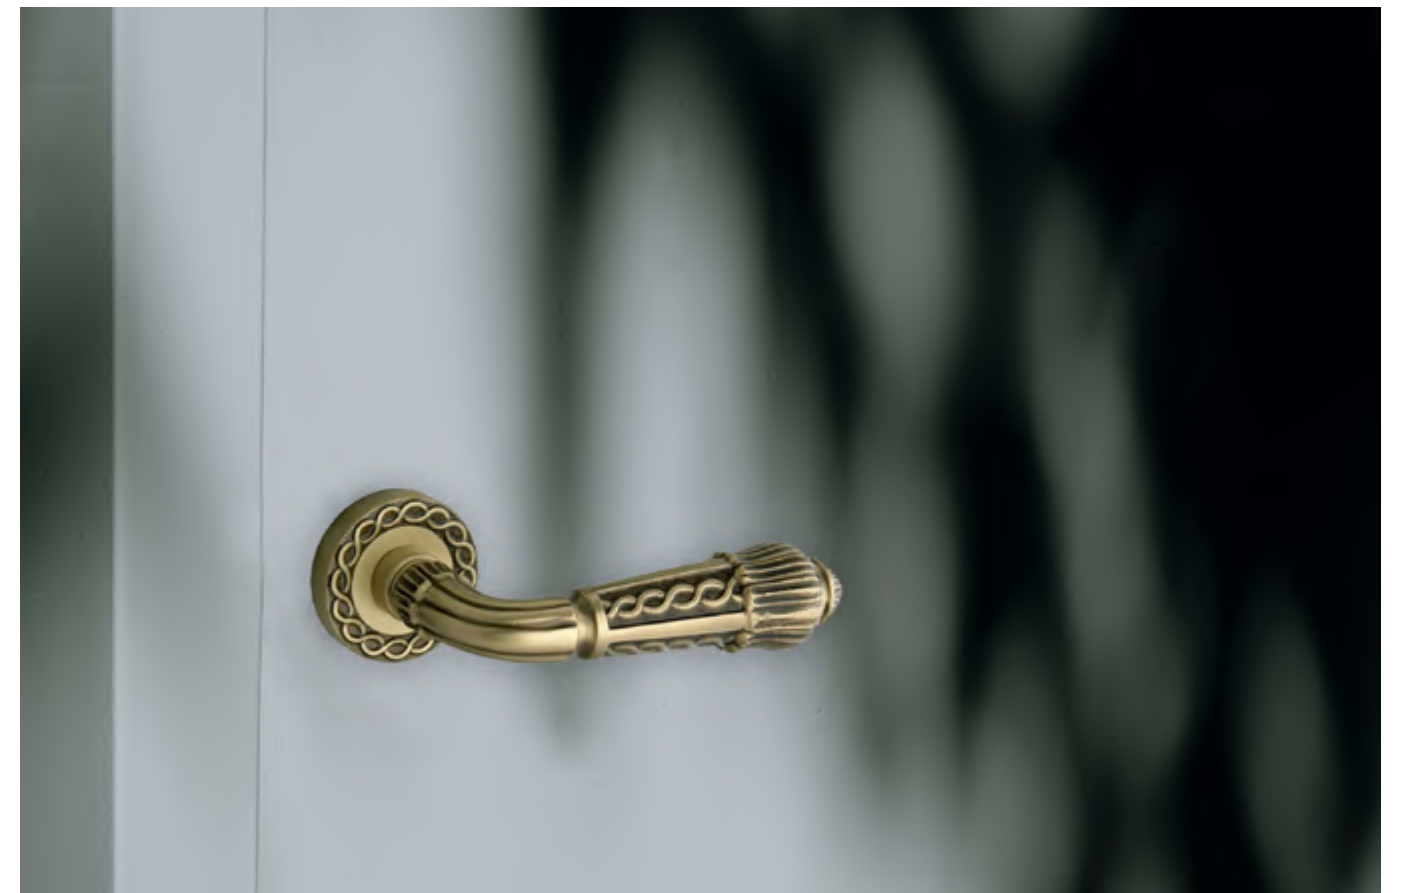

Custom your door hardware, you can combine the plate with different handle designs available.

0R7030.000.44
Door handle on roses
Ø 53mm - Set (2 units)

*Recommended design