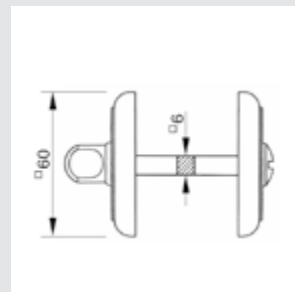

0WC064.6MM.**
Privacy button