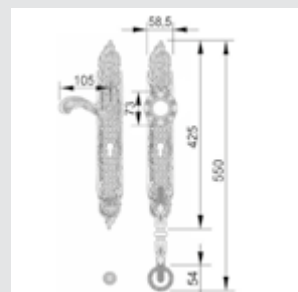

0J1609.Z85.**

Entrance door set with fixed knob and
keyhole europrofile 85mm