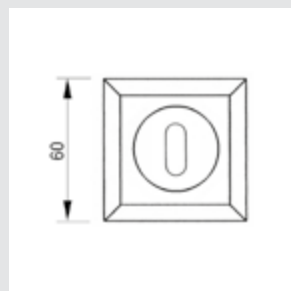

0BC064.000.**
Keyhole escutcheon - Individual sale