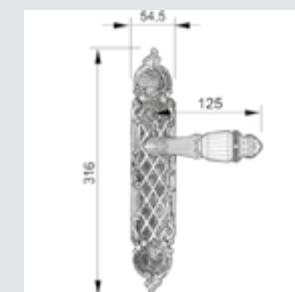

0A1741.B00.**

0A1741.N00.**

Door handle on plate
with Swarovski crystal