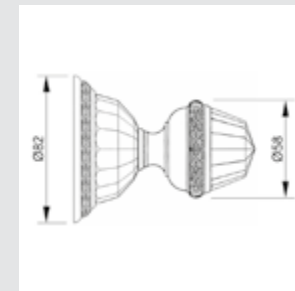

OP6248.000.**
Door knob with exclusive Swarovski crystal