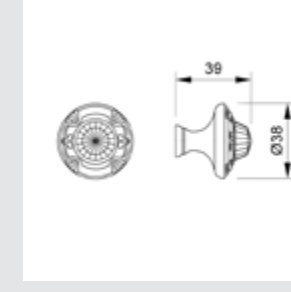

OZ5747.000.**
Furniture knob with Swarovski crystal - Individual sale