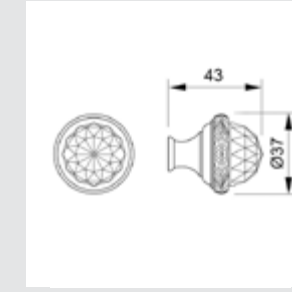

OZ5744.B00.**
OZ5744.BN0.**
Furniture knob with Swarovski crystal - Individual sale