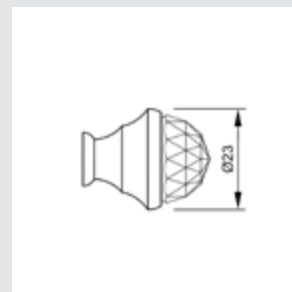

OZ5742.B00.**
OZ5742.BN0.**
Furniture knob with Swarovski crystal - Individual sale