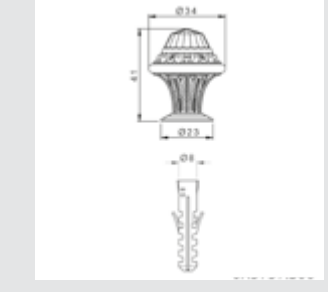

OX5757.S00.**
OX5757.SN0.**
Door stoppers - Individual sale

STOPPERS