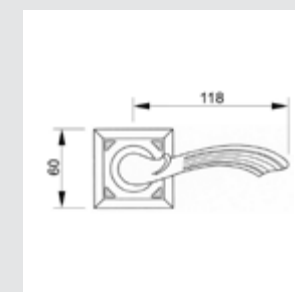

0R6693.000.**
Door handle on roses