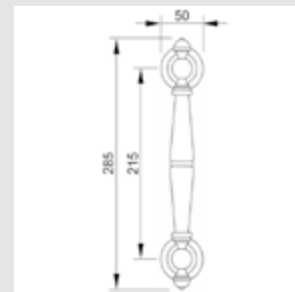

0A1975.85Y.**
Door handle on plate with keyhole europrofile 85mm

0EY064.000.**
Keyhole escutcheon - Individual sale

0BC064.000.**
Keyhole escutcheon - Individual sale

0WC064.6MM.**
Privacy button

0N6032.A00.**
Door pull handle on roses