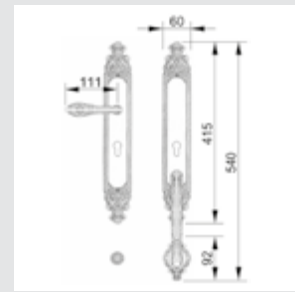

0J3407.85Y.**
Entrance door set with keyhole europrofile 85mm

MATERIALS

Brass

Crystals from Swarovski: Clear Black