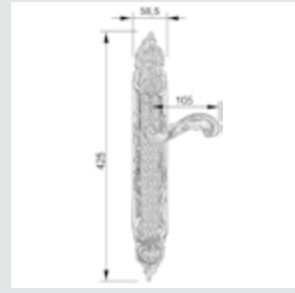

ON6505.ST0.01

Door pull handle on rosettes
54x96 mm - Individual sale (1 unit)

0A1716.000.**

Door handle on plate

0A1720.85Y.**

Door handle on plate with keyhole

0A1616.000.**

Door handle on large plate