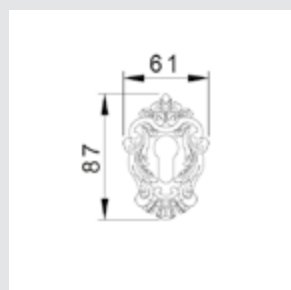

0EY074.000.**
Keyhole escutcheon - Individual sale