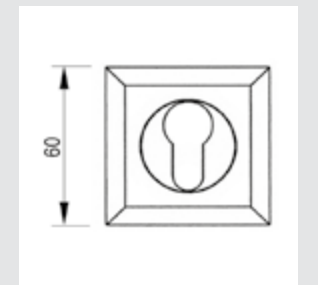

0WC064.6MM.**
Privacy button

0M2702.000.**
Door pull handle on plate
- Individual sale -

0N6403.000.**
Door pull handle on roses
- Individual sale -

0V0754.000.**
Window handle - Individual sale

0EY064.000.**
Keyhole escutcheon
- Individual sale -