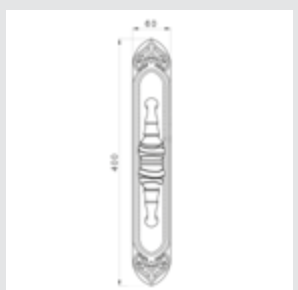

● OM4406.TG0.**
*Door pull handle on plate with
tiger's eye stone - Individual sale -*