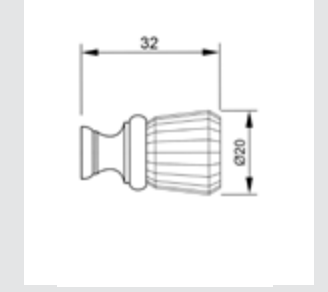

OZ5740.000.**
Furniture knob with Swarovski crystal - Individual sale