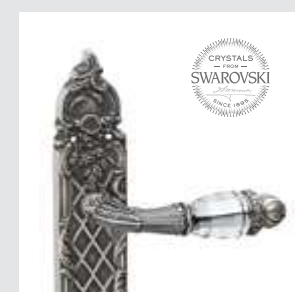

With crystal