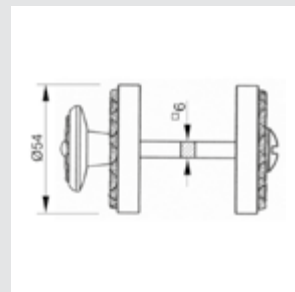

0WC065.6MM.**

Privacy button