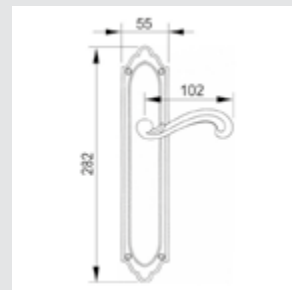

0A4330.000.**

Door handle on plate

MATERIALS

Brass