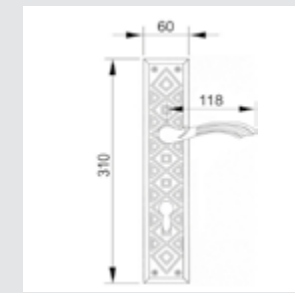

0WC066.6MM.01

Privacy button
ø60mm

0A1871.000.**
Door handle on plate

0A4771.000.**
Door handle on large plate

0R6471.000.**
Door handle on roses

0A1993.000.**
Door handle on plate

0A1993.85Y.**
Door handle on plate with keyhole europrofile 85mm