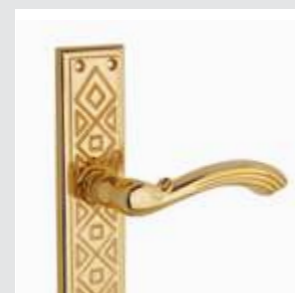

0R6675.000.72

Door handle on roses
ø60mm - Set (2 units)

0EY066.000.45

Europrofile keyhole escutcheon
ø60mm- Individual sale (1unit)

0BC066.000.45

Capsule keyhole escutcheon
ø60mm - Individual sale (1unit)

0WC066.6MM.01

Privacy button
ø60mm

0A1871.000.**
Door handle on plate

0A4771.000.**
Door handle on large plate

0R6471.000.**
Door handle on roses

0A1993.000.**
Door handle on plate

0A1993.85Y.**
Door handle on plate with keyhole europrofile 85mm

0A1975.85Y.**
Door handle on plate with keyhole europrofile 85mm

0EY064.000.**
Keyhole escutcheon - Individual sale

0BC064.000.**
Keyhole escutcheon - Individual sale

0WC064.6MM.**
Privacy button

0N6032.A00.**
Door pull handle on roses