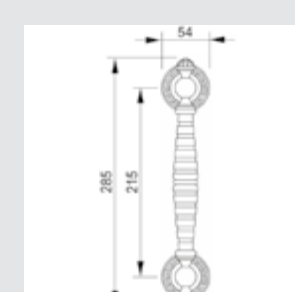

0N6532.E00.**
Door pull handle on roses