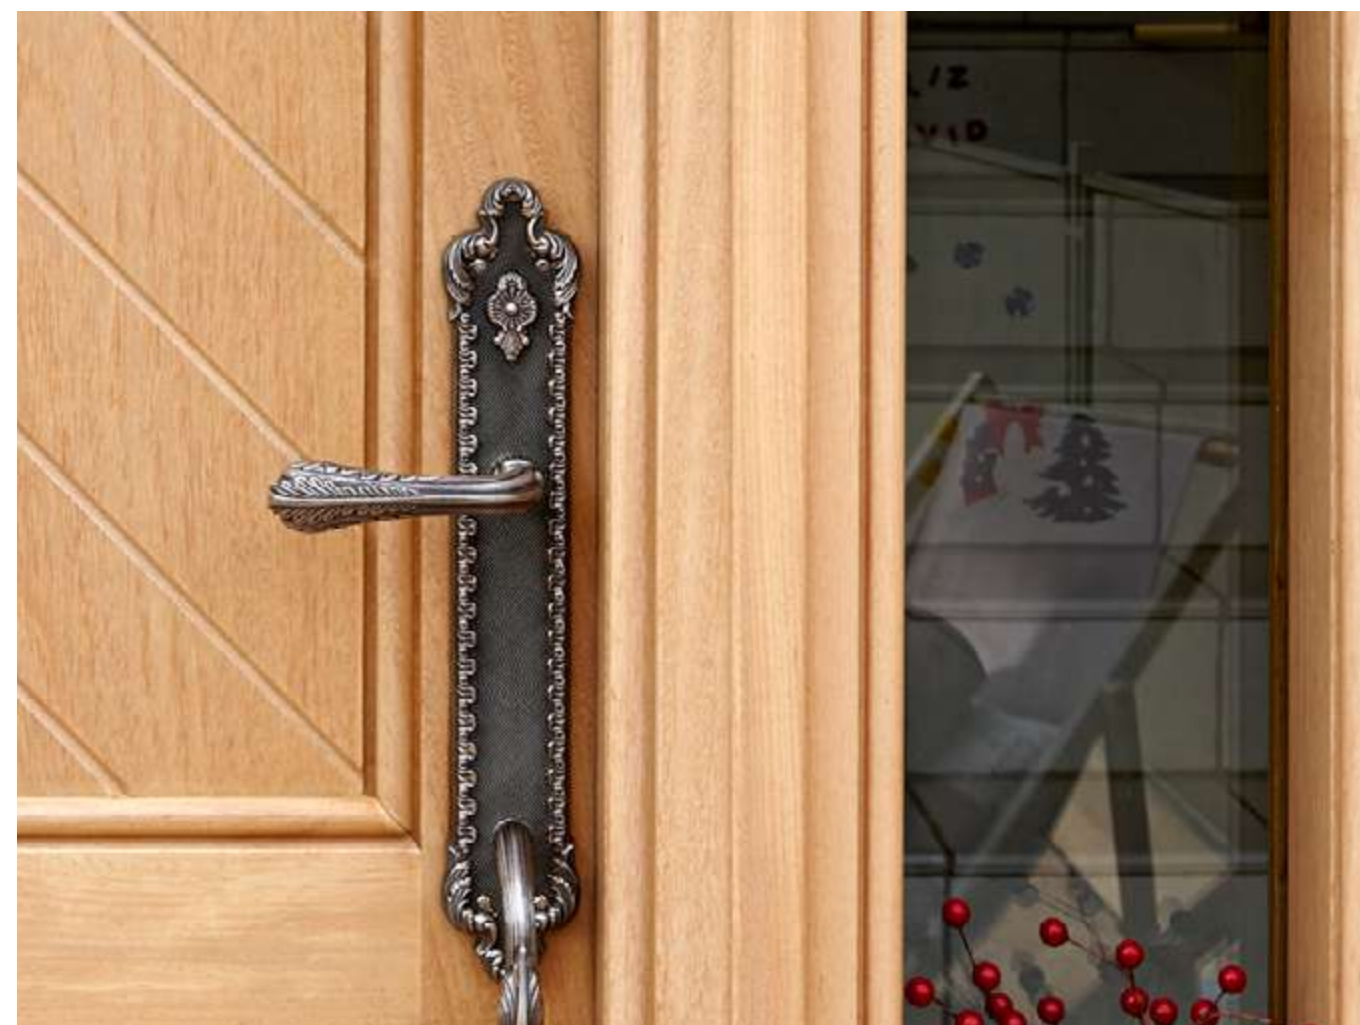

Privacy button
ø 54mm

0M2424.000.30

Door pull handle on large plate
70x400mm - Individual sale (1 unit)

0D2424.000.50

Turn knob on plate
70x400mm - Set (2 units)

0N7424.000.01

Door pull handle on roses
61x272mm - Individual sale (1 unit)

0N7524.000.14

Door pull handle on roses
54x239mm - Individual sale (1 unit)

0J2415.85Y.71

Entrance door set with keyhole europrofile 85mm 70x552mm

0J2417.85Y.71

Entrance door set with keyhole europrofile 85mm 70x552mm

0J2417.Z85.12

Entrance door set with keyhole europrofile 85mm and fixed knob 70x552mm

0A2841.000.01
Door handle on small plate
64x310mm - Set (2 units)

0A2441.N00.71
Door handle on large plate
70x400mm - Set (2 units)