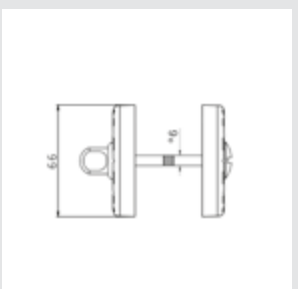

OWC044.6MM.**
Keyhole escutcheon - Individual sale