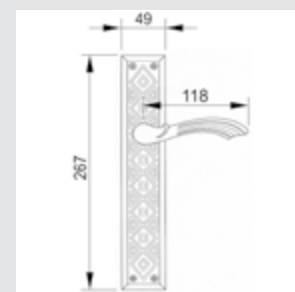

0A1975.85Y.**
Door handle on plate with keyhole europrofile 85mm

0EY064.000.**
Keyhole escutcheon - Individual sale

0BC064.000.**
Keyhole escutcheon - Individual sale

0WC064.6MM.**
Privacy button

0N6032.A00.**
Door pull handle on roses