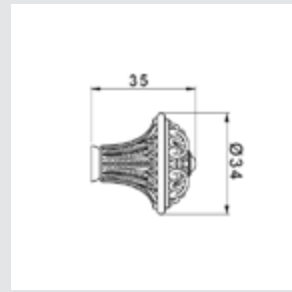

OZ5757.000.**
Furniture knob - Individual sale