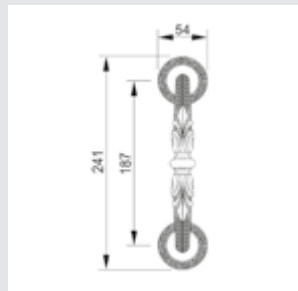

0N6505.000.**

Door pull handle on roses
- Individual sale -