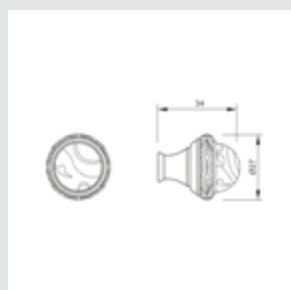

● 0Z5743.ML0.**
Furniture knob with malachite stone - Individual sale -