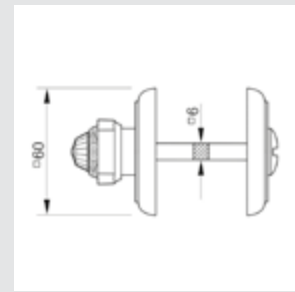

0WC064.B6MM.**
0WC064.BN6MM.**
Privacy button with Swarovski crystal