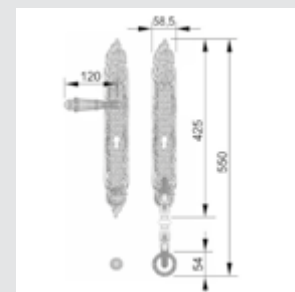

0J1607.85Y.**

Entrance door set with
keyhole europrofile 85mm