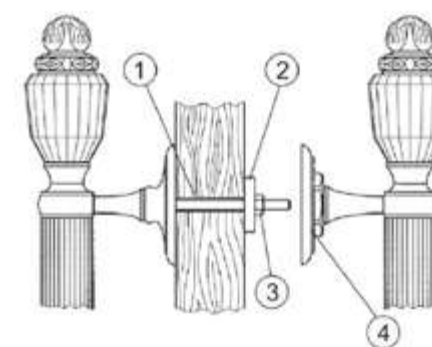

Set - 0N4765.000.**
Individual sale - 0N4764.000.**
Door pull handle on roses

BACK TO BACK PULL HANDLE ASSEMBLY SYSTEM

PREVIOUS HOLES IN WOOD OR GLASS

Example

INSTALLATION

1. Screw the stud on the external pull handle.
2. Threading the piece on the stub.
3. Threading the nut on the stud.
4. Screw the internal pull handle on the piece 2