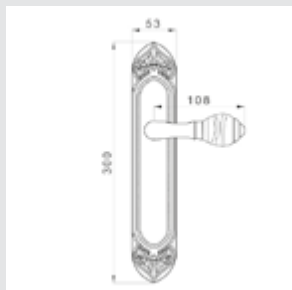

0N4406.ML0.01

Door pull handle on roses with malachite
66x253mm - Individual sale (1unit)

MIHRAB PRECIOUS
WITH TIGER'S EYE STONE

● OA4140.TG0.**
*Door handle on plate with
tiger's eye stone*

● OA4440.TG0.
*Door handle on large plate
tiger's eye stone*