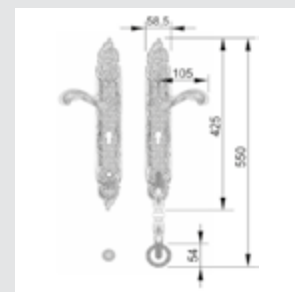

Door pull handle on roses with
Swarovski crystal - Individual sale -

0J1605.S85Y.**

0J1605.SN85Y.**

Entrance door set with handles and
keyhole europrofile 85mm

0J1609.Z85.**

Entrance door set with fixed knob and
keyhole europrofile 85mm