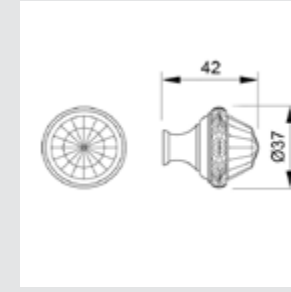

OZ5744.000.**
Furniture knob with Swarovski crystal - Individual sale