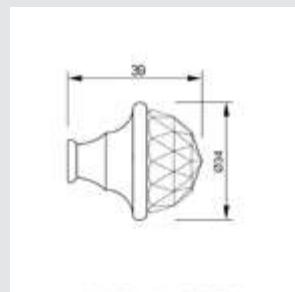

OZ5741.B00.**
OZ5741.BN0.**
Furniture knob with Swarovski crystal - Individual sale