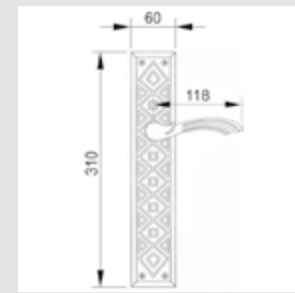

0WC066.6MM.01

Privacy button
ø60mm

0A1871.000.**
Door handle on plate

0A4771.000.**
Door handle on large plate

0R6471.000.**
Door handle on roses

0A1993.000.**
Door handle on plate

0A1993.85Y.**
Door handle on plate with keyhole europrofile 85mm