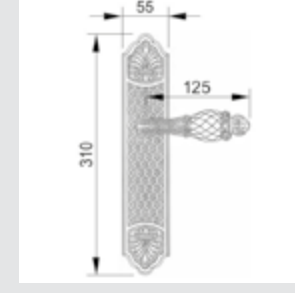

OJ3007.SNZ85.71

Entrance door set with keyhole europrofile 85mm
60x466mm - Fixed knob

OJ3007.SZ85.01

Entrance door set with keyhole europrofile 85mm
60x466mm - Fixed knob

OM3005.S00.44

Door pull handle on plate
60x413mm - Individual sale (1 unit)

OM3005.SN0.01

Door pull handle on plate
60x413mm - Individual sale (1 unit)

0A3130.000.**
Door handle on plate

0A3030.000.**
Door handle on large plate

0R7030.000.**
Door handle on roses

With crystal

0A3141.000.**
0A3141.N00.**
Door handle on plate with Swarovski crystal