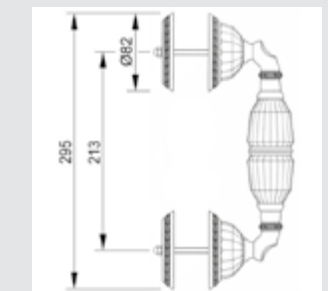

ON6204.000.**
Door pull handle on roses with exclusive Swarovski crystal

MATERIALS

Brass

Crystals from Swarovski: Clear Black