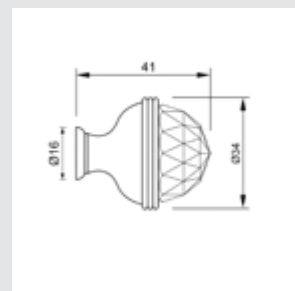

OZ5738.B00.**
OZ5738.BN0.**
Furniture knob with Swarovski crystal - Individual sale