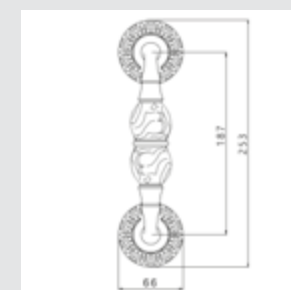

● ON4406.ML0.**
*Door pull handle on roses with
malachite stone - Individual sale -*

MATERIALS:

Brass

Tiger's eye stone

Malachite stone