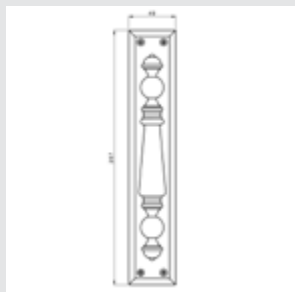

0M4731.A00.**
Door pull handle on plate