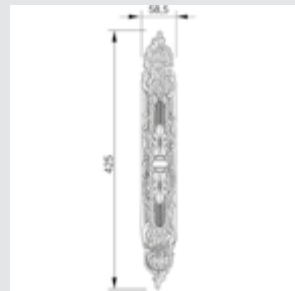

Door handle on large plate
with Swarovski crystal

0M1602.BS0.**

0M1602.BN0.**

Door pull handle plate with Swarovski
crystal - Individual sale -

0N6505.000.**

Door pull handle on roses
- Individual sale -

0M1602.000.**