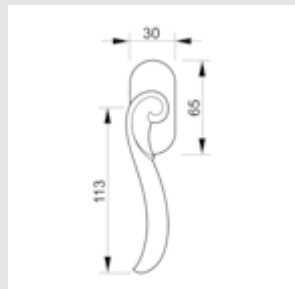

For right hand - 0V0795.D00.**
For left hand - 0V0795.Z00.**
Window handle - Individual sale

016010.0AR.99
Tilt turn window mechanism - Individual sale -

016009.0AR.99
Fixing accessory for oval rose - Individual sale -