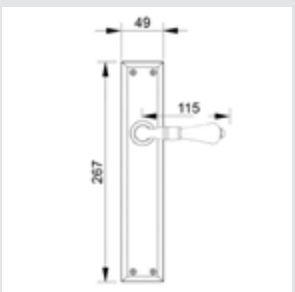

0A4769.000.**
0A4769.N00.**
Door handle on plate with Swarovski crystal