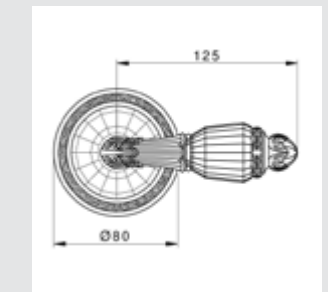

OR6241.B00.**
Door handle on roses with exclusive Swarovski crystal