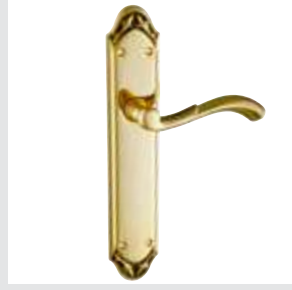

0A4330.000.01

Door handle on plate
55x282mm - Set (2 units)

0A9400.000.30

Door handle on plate
55x285mm - Set (2 units)

0A0695.000.**

Door handle on plate

0A1438.000.**

Door handle on plate

0A9400.000.**

Door handle on plate

0A4330.000.**

Door handle on plate

MATERIALS

Brass

Complete CLASICA Collection
with our original creations to
combine with all the designs
of the collection.

Among this iconic collection, you will find original door furniture and central knobs, fantastic window handles, elegant door pull handles and door knockers, keyhole and privacy button handles on roses inspired by historical architecture motifs sculpted in pure brass by expert artisan in Spain. This opulent collection gives to the decoration of the space a sophisticated character.