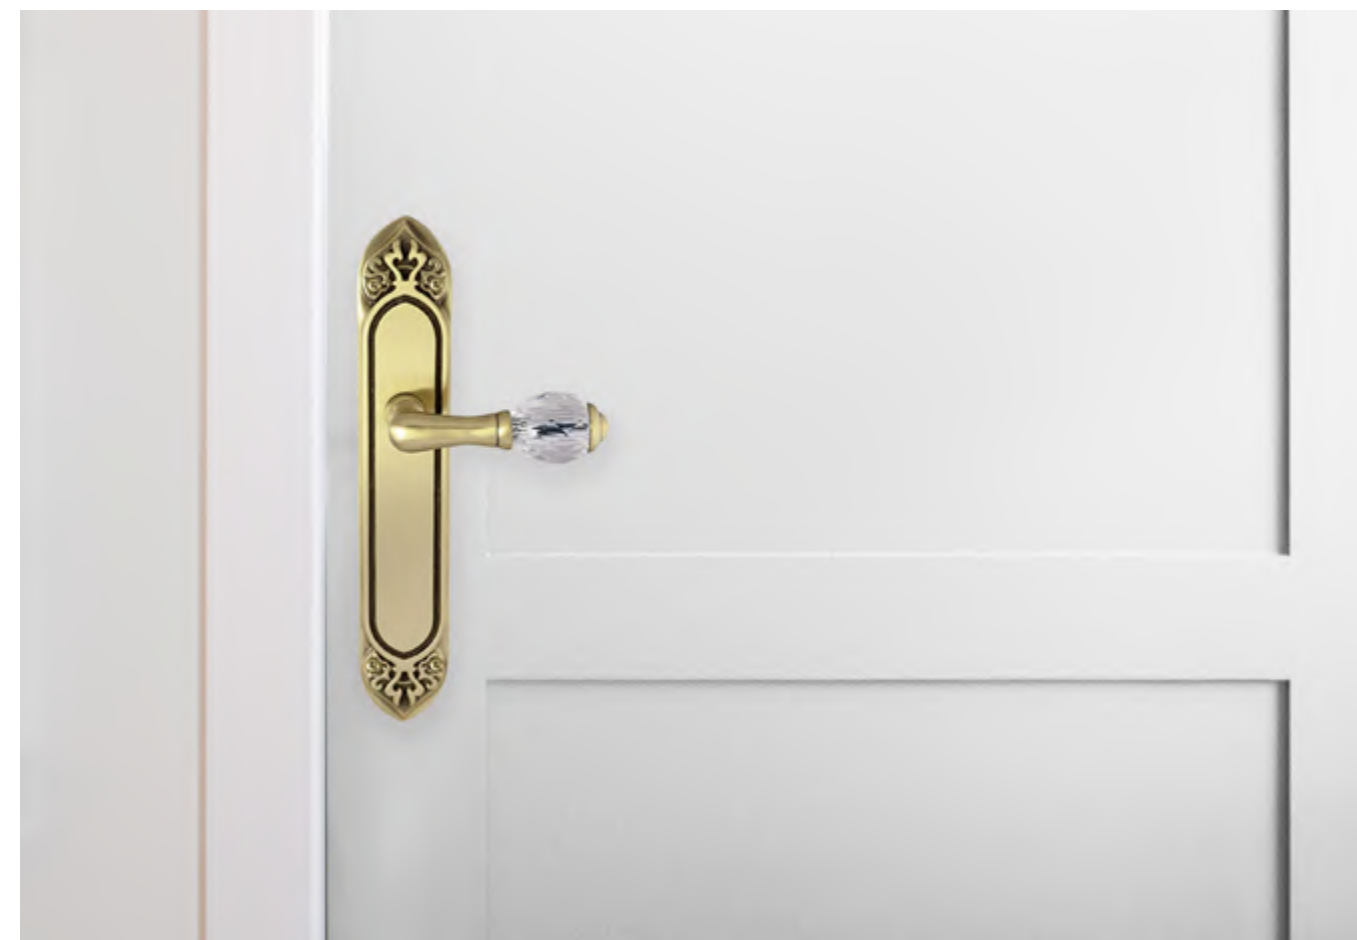

0EY044.000.01

Europrofile keyhole escutcheon Ø 66mm - Individual sale (1 unit)

0WC044.6MM.01

Privacy button Ø 66mm

0A4440.N00.71

Door handle on large plate with black Swarovski crystal 60x400mm - Set (2 units)