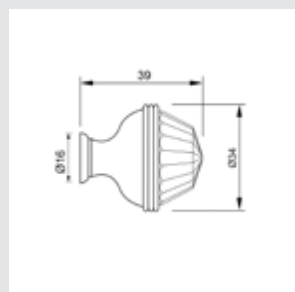

OZ5738.000.**
Furniture knob with Swarovski crystal - Individual sale