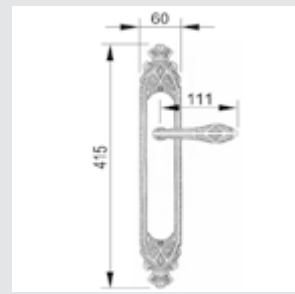

0A3800.000.34

Door handle on plate
55x300mm - Set (2 units)

**Recommended design*

0A3870.000.01

Door handle on plate
55x300mm - Set (2 units)

0R6560.000.44

Door handle on roses
ø54mm - Set (2 units)

0EY065.000.01

Door pull handle on large plate
60x400mm - Individual sale (1 unit)

0N7003.000.01

Door pull handle on roses
53x240mm - Individual sale (1 unit)

0J2910.85Y.34

Entrance door set with keyhole europrofile 85mm
60x542mm

0M3405.SN0.01

Door pull handle on plate
60x415mm - Individual sale (1 unit)

0M3405.S00.44

Door pull handle on plate
60x415mm - Individual sale (1 unit)

0J3407.SN85Y.01

Entrance door set with keyhole europrofile 85mm
60x507mm

0J3407.S85Y.44

Entrance door set with keyhole europrofile 85mm
60x507mm

0A3534.000.**
Door handle on plate

0A3434.000.**
Door handle on large plate

0R7134.000.**
Door handle on roses

With crystal

0A3541.000.**
0A3541.N00.**
Door handle on plate with Swarovski crystal