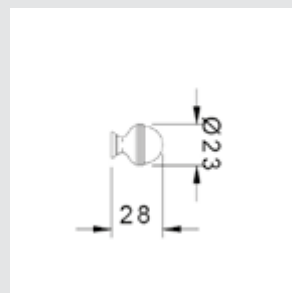

● 0Z5739.LP0.**
Furniture knob with lapis lazuli stone - Individual sale -