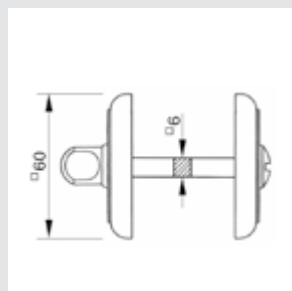

0EY064.000.**
Keyhole escutcheon - Individual sale

0BC064.000.**
Keyhole escutcheon - Individual sale

0WC064.6MM.**
Privacy button

FURNITURE KNOBS NOTE: Fixing screw Ø 4mm. Recommended hole Ø 4,5mm

MATERIALS: