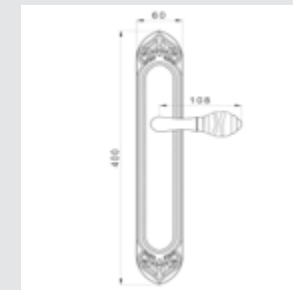

● OA4440.ML0.
*Door handle on large plate
malachite stone*