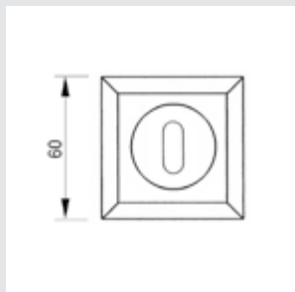

0BC064.000.**
Keyhole escutcheon - Individual sale