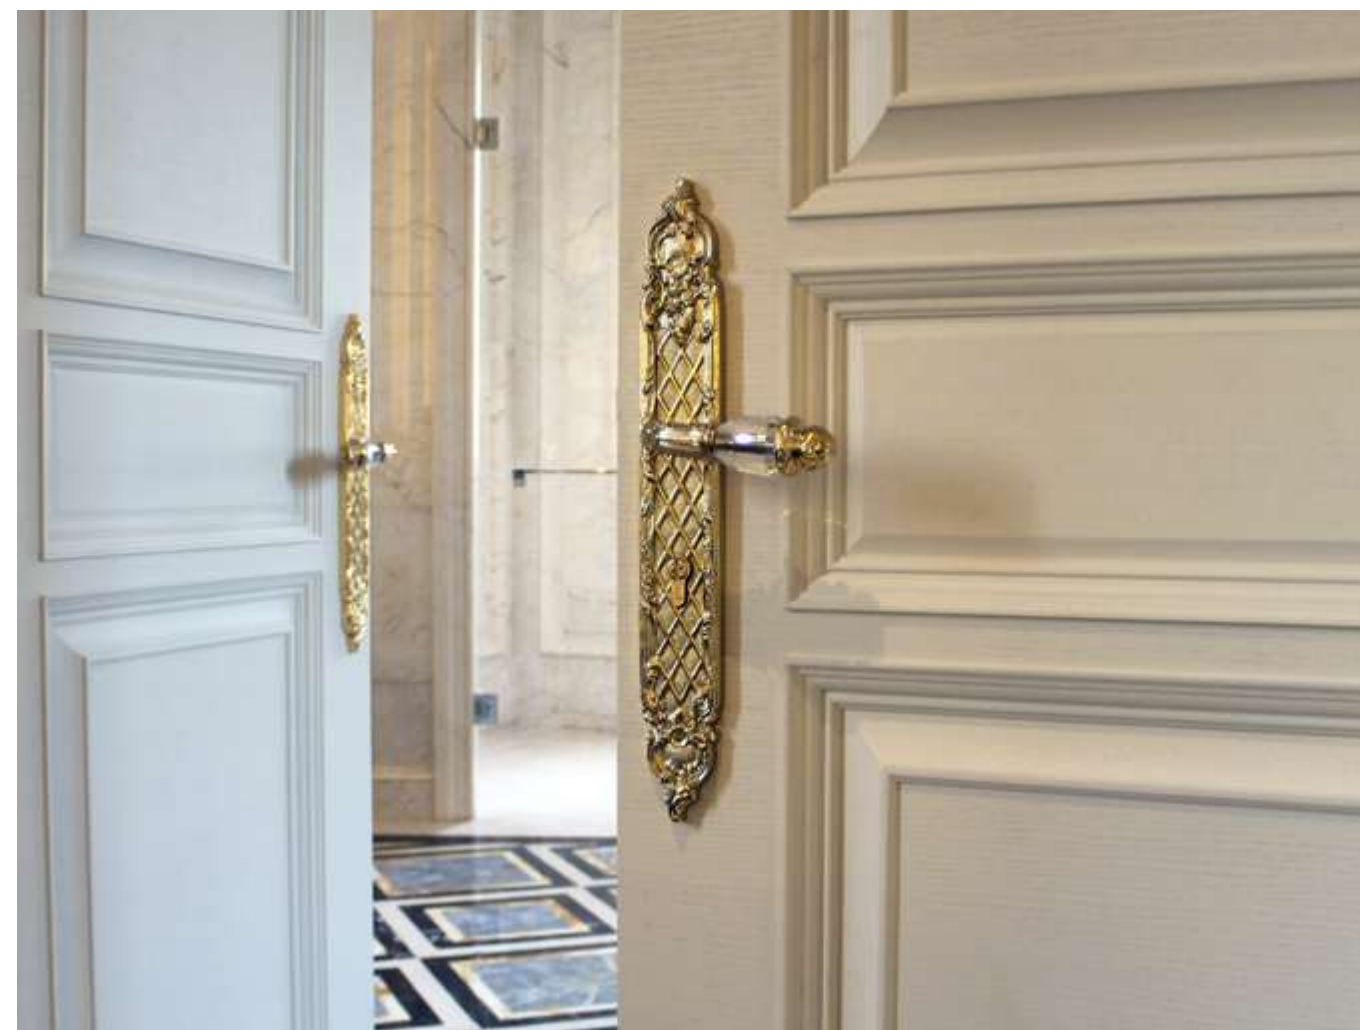

OA1641.B00.01

Door handle on large plate
58,5x425mm - Set (2 units)

OJ1605.S85Y.12

Entrance door set with keyhole europrofile 85mm
58,5x425mm

OM1602.BS0.30

Door pull handle on plate
58,5x425mm - Individual sale (1 unit)

ON6505.ST0.01

Door pull handle on rosettes
54x96 mm - Individual sale (1 unit)

0A1716.000.**

Door handle on plate

0A1720.85Y.**

Door handle on plate with keyhole

0A1616.000.**

Door handle on large plate