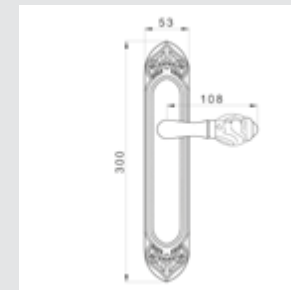

● OA4140.ML0.**
*Door handle on plate with
malachite stone*