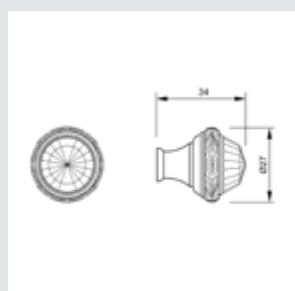

OZ5743.000.**
Furniture knob with Swarovski crystal - Individual sale

GENERAL NOTE: Fixing screw Ø 4mm. Recommended hole Ø 4,5mm

MATERIALS