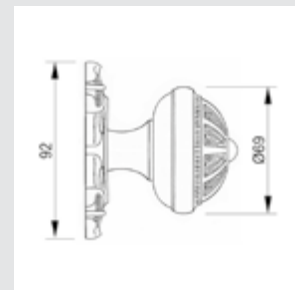

OC3416.000.**
Door fixed knob