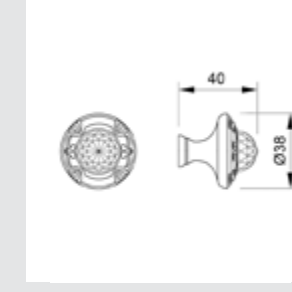

OZ5747.B00.**
OZ5747.BN0.**
Furniture knob with Swarovski crystal - Individual sale