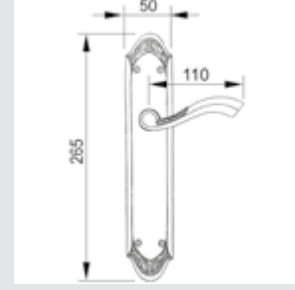

0A4330.000.01

Door handle on plate
55x282mm - Set (2 units)

0A9400.000.30

Door handle on plate
55x285mm - Set (2 units)

0A0695.000.**

Door handle on plate

0A1438.000.**

Door handle on plate