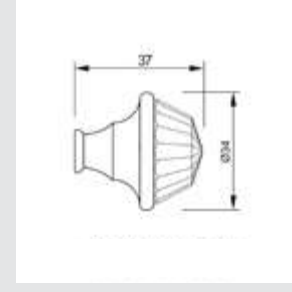

OZ5741.000.**
Furniture knob with Swarovski crystal - Individual sale