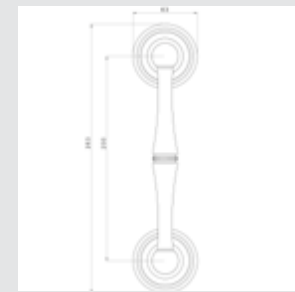

0A4085.85Y.**
Door handle on plate
with keyhole
and pearl pattern

0N8532.000.**
Door pull handle on roses
with pearl pattern