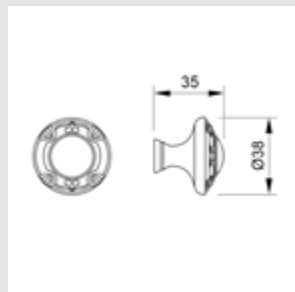

OZ5758.000.**
Furniture knob - Individual sale