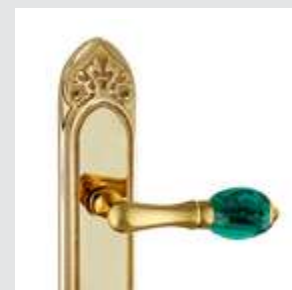

OY044.000.**
Keyhole escutcheon - Individual sale

OB044.000.**
Keyhole escutcheon - Individual sale

OWC044.6MM.**
Keyhole escutcheon - Individual sale

● OZ5747.TG0.**
*Furniture knob with tiger's eye stone
- Individual sale*