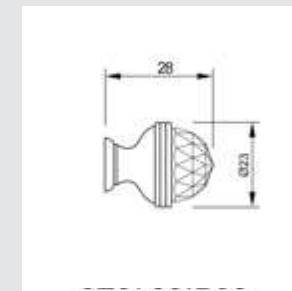

OZ5739.B00.**
OZ5739.BN0.**
Furniture knob with Swarovski crystal - Individual sale

OZ5743.000.**
Furniture knob with Swarovski crystal - Individual sale

GENERAL NOTE: Fixing screw Ø 4mm. Recommended hole Ø 4,5mm