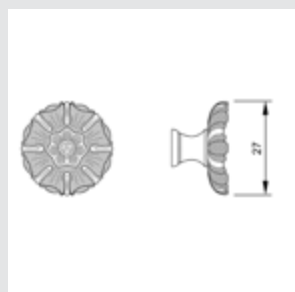

OZ5746.000.**
Furniture knob with Swarovski crystal - Individual sale

OZ5758.000.**
Furniture knob - Individual sale

OZ1181.000.**
Furniture knob - Individual sale

OZ1182.000.**
Furniture knob - Individual sale