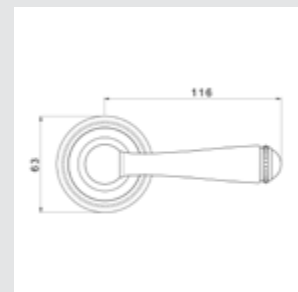

OR8585.000.**
Door handle on roses
with pearl pattern