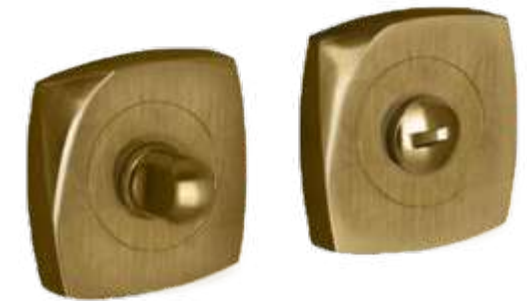

0A2754.000.22

Door handle on large plate
50x265 - Set (2 units)

0R6454.000.22

Door handle on roses
60x60 - Set (2 units)

0EY064.000.22

Europrofile keyhole escutcheon
60x60 - Individual sale

0WC064.6MM.22

Privacy button
60x60

ON6403.000.62

Door pull handle on roses
60x206 - Individual sale (1 unit)

OM2702.000.01

Door pull handle on plate
50x265 - Individual sale (1 unit)

OV0754.000.01

Window handle
30x65 - Individual sale (1 unit)

0A1353.000.45
Door handle on large plate
50x265 - Set (2 units)

0EY068.000.45
Europrofile keyhole escutcheon
54x54 - Individual sale

0WC068.6MM.45
Privacy button
54x54

0R6853.000.45
Door handle on roses
54x54 - Set (2 units)