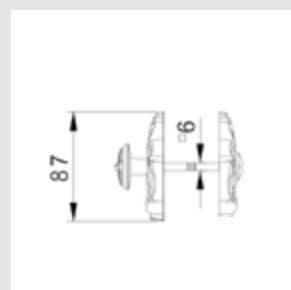

0WC074.6MM.**
Privacy button

FURNITURE KNOBS NOTE: Fixing screw Ø 4mm. Recommended hole Ø 4,5mm

MATERIALS:

Brass

Malachite stone