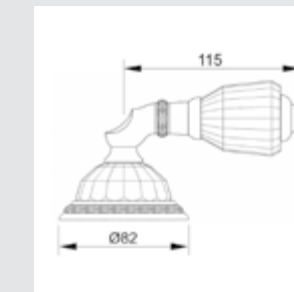

Photo provided by Montelux

OR6260.000.**
Door handle on roses

OR6216.000.**
Door handle on roses

OR6220.000.**
Door handle on roses

OR6234.000.**
Door handle on roses with exclusive Swarovski crystal

OR6263.000.**
Door handle on roses with exclusive Swarovski crystal