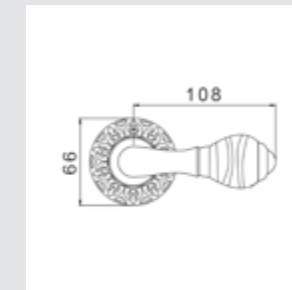

● OR4440.ML0.**
*Door handle on roses
malachite stone*