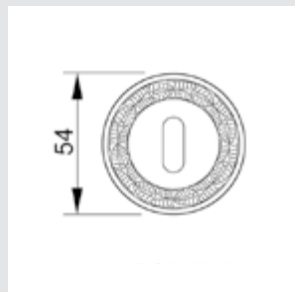

0BC065.000.**

Keyhole escutcheon - Individual sale