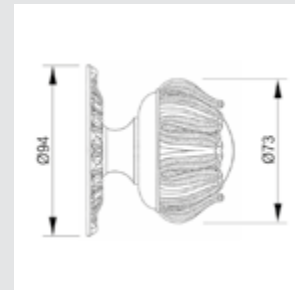

OC0651.652.**
Door fixed knob