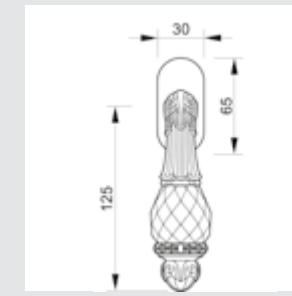

0V0771.000.**
Applicable for right and left opening/hand.
Window handle - Individual sale

For right hand - 0V0716.D00.**
For left hand - 0V0716.Z00.**
Window handle - Individual sale

With crystal

0V0741.B00.**
Applicable for right and left opening/hand.
Window handle with Swarovski crystal - Individual sale