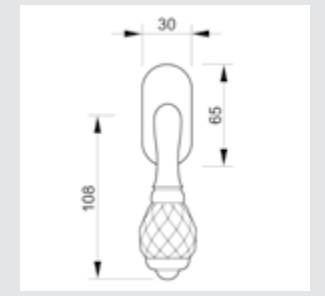

0V0740.000.**
0V0740.N00.**
Applicable for right and left opening/hand.
Window handle with Swarovski crystal - Individual sale