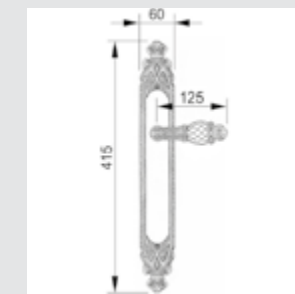

0A3800.000.34

Door handle on plate
55x300mm - Set (2 units)

**Recommended design*

0A3870.000.01

Door handle on plate
55x300mm - Set (2 units)

0R6560.000.44

Door handle on roses
ø54mm - Set (2 units)

0EY065.000.01

0A3720.85Y.34

Door handle on large plate with keyhole
60x400mm - Set (2 units)

0J3705.85Y.12

Entrance door set with keyhole europrofile 85mm
60x530mm - Set (2 units)

0M3802.000.34

Door pull handle on plate
55x300mm - Individual sale (1 unit)

0M3405.SN0.01

Door pull handle on plate
60x415mm - Individual sale (1 unit)

0M3405.S00.44

Door pull handle on plate
60x415mm - Individual sale (1 unit)

0J3407.SN85Y.01

Entrance door set with keyhole europrofile 85mm
60x507mm

0J3407.S85Y.44

Entrance door set with keyhole europrofile 85mm
60x507mm

0A3534.000.**
Door handle on plate

0A3434.000.**
Door handle on large plate

0R7134.000.**
Door handle on roses

With crystal

0A3541.000.**
0A3541.N00.**
Door handle on plate with Swarovski crystal