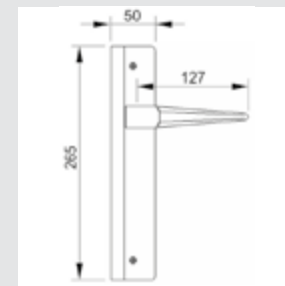

0A4752.000.**
Door handle on plate

0R6452.000.**
Door handle on roses

0M4704.000.**
Door pull handle on plate
- Individual sale -

0WC067.6MM.**
Privacy button

0A2754.000.**
Door handle on plate

0R6454.000.**
Door handle on roses