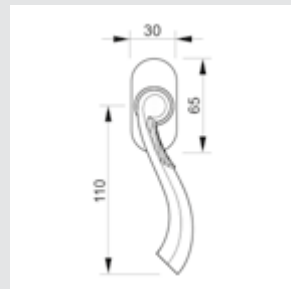

For right hand - 0V0738.D00.**
For left hand - 0V0738.Z00.**
Window handle - Individual sale

DO YOU WANT TO ORDER OUR WINDOW HANDLES?

You should keep this in consideration:

One of these two accessories for window handles must be included for installation. If you do not have a mechanism, you will need 016010.0AR. 99. If you have a mechanism, you will need 016009.0AR. 99 to attach the oval rosette.

Note: All window handles are applicable for right and left opening/hand. Except following models:

0V0760.D00 for right hand - 0V0760.Z00 for left hand
0V0716.D00 for right hand - 0V0716.Z00 for left hand
0V0795.D00 for right hand - 0V0795.Z00 for left hand

0V0794.D00 for right hand - 0V0794.Z00 for left hand
0V0738.D00 for right hand - 0V0738.Z00 for left hand

MATERIALS