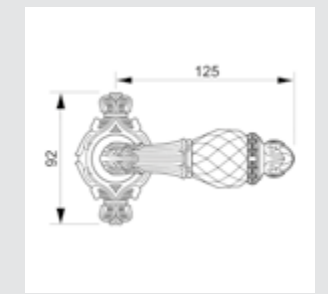

0R7141.000.**
0R7141.N00.**
Door handle on plate with Swarovski crystal and keyhole