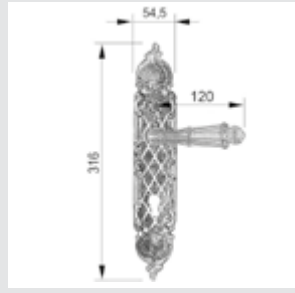

OA1641.B00.01

Door handle on large plate
58,5x425mm - Set (2 units)

OJ1605.S85Y.12

Entrance door set with keyhole europrofile 85mm
58,5x425mm

OM1602.BS0.30

Door pull handle on plate
58,5x425mm - Individual sale (1 unit)

ON6505.ST0.01

Door pull handle on rosettes
54x96 mm - Individual sale (1 unit)

0A1716.000.**

Door handle on plate

0A1720.85Y.**

Door handle on plate with keyhole

0A1616.000.**

Door handle on large plate