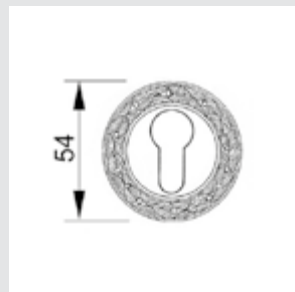

0EY065.000.**

Keyhole escutcheon - Individual sale