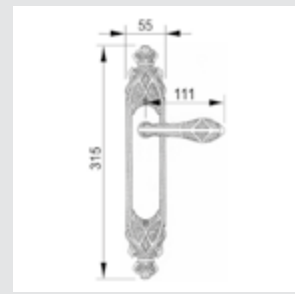

0A3534.000.**
Door handle on plate